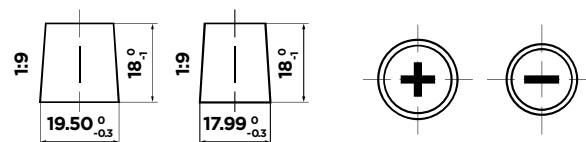

Ideal for the following applications

Special Features

Dimensions (mm)

Physical Specification (mm)

Nominal Voltage	12V	
Nominal Capacity(20HR)	70Ah	
Cold Cranking Amps (EN) @ -18 °C	540A	
Dimensions	Length	260mm
	Width	170mm
	Height (with Terminal)	225mm
Weight	Approx 16.00Kg	
Terminal	1	
Cell layout	1	
Hold-Down	B01	
Case	Black-Material (PP)	
Cover	Black-Material (PP)	

Layout

Terminals

Terminal (mm)

Terminal Type	D	
	Positive	Negative
1	19.50 ⁰ _{-0.3}	17.99 ⁰ _{-0.3}

Hold - Down