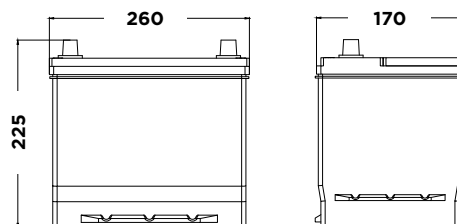

Ideal for the following applications

Special Features

Dimensions (mm)

Physical Specification (mm)

Nominal Voltage	12V	
Nominal Capacity(20HR)	70Ah	
Cold Cranking Amps (EN) @ -18 °C	540A	
Dimensions	Length	260mm
	Width	170mm
	Height (with Terminal)	225mm
Weight	Approx 16.00Kg	
Terminal	1	
Cell layout	1	
Hold-Down	B01	
Case	Black-Material (PP)	
Cover	Black-Material (PP)	

Layout

Terminals

Terminal (mm)

Terminal Type	D	
	Positive	Negative
1	19.50 ⁰ _{-0.3}	17.99 ⁰ _{-0.3}

Hold - Down