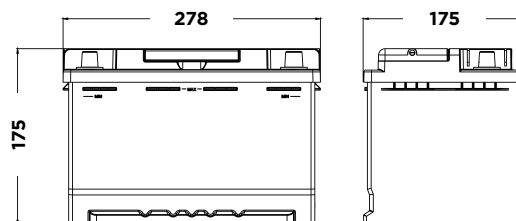

Ideal for the following applications

Special Features

Dimensions (mm)

Physical Specification (mm)

Nominal Voltage	12V	
Nominal Capacity(20HR)	73Ah	
Cold Cranking Amps (EN) @ -18 °C	760A	
Dimensions	Length	278mm
	Width	175mm
	Height (with Terminal)	175mm
Weight	Approx 19.45Kg	
Terminal	1	
Cell layout	0	
Hold-Down	B13	
Case	Black-Material (PP)	
Cover	Black-Material (PP)	

Layout

Terminals

Terminal (mm)

Terminal Type	D	
	Negative	Positive
1	17.99 ⁰ _{-0.3}	19.5 ⁰ _{-0.3}

Hold - Down