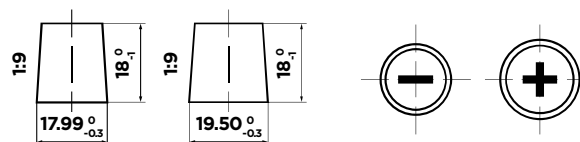

Ideal for the following applications

Special Features

Dimensions (mm)

Physical Specification (mm)

Nominal Voltage	12V	
Nominal Capacity(20HR)	73Ah	
Cold Cranking Amps (EN) @ -18 °C	760A	
Dimensions	Length	278mm
	Width	175mm
	Height (with Terminal)	175mm
Weight	Approx 19.45Kg	
Terminal	1	
Cell layout	0	
Hold-Down	B13	
Case	Black-Material (PP)	
Cover	Black-Material (PP)	

Layout

Terminals

Terminal (mm)

Terminal Type	D	
	Negative	Positive
1	17.99 ⁰ _{-0.3}	19.5 ⁰ _{-0.3}

Hold - Down