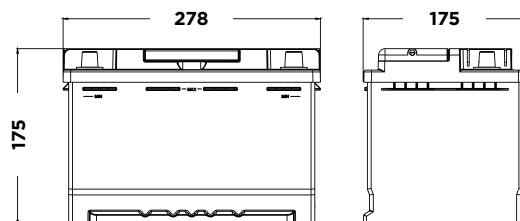

Ideal for the following applications

Special Features

Dimensions (mm)

Physical Specification (mm)

Nominal Voltage	12V	
Nominal Capacity(20HR)	73Ah	
Cold Cranking Amps (EN) @ -18 °C	620A	
Dimensions	Length	278mm
	Width	175mm
	Height (with Terminal)	175mm
Weight	Approx 16.40Kg	
Terminal	1	
Cell layout	0	
Hold-Down	B13	
Case	Grey-Material (PP)	
Cover	Grey-Material (PP)	

Layout

Terminals

Terminal (mm)

Terminal Type	D	
	Negative	Positive
1	17.99 ⁰ _{-0.3}	19.5 ⁰ _{-0.3}

Hold - Down