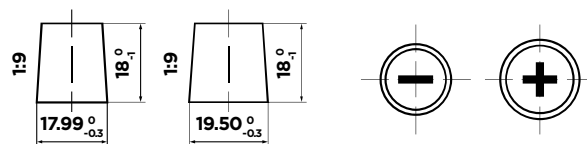

Ideal for the following applications

Special Features

Dimensions (mm)

Physical Specification (mm)

Nominal Voltage	12V	
Nominal Capacity(20HR)	73Ah	
Cold Cranking Amps (EN) @ -18 °C	620A	
Dimensions	Length	278mm
	Width	175mm
	Height (with Terminal)	175mm
Weight	Approx 16.40Kg	
Terminal	1	
Cell layout	0	
Hold-Down	B13	
Case	Grey-Material (PP)	
Cover	Grey-Material (PP)	

Layout

Terminals

Terminal (mm)

Terminal Type	D	
	Negative	Positive
1	17.99 ⁰ _{-0.3}	19.5 ⁰ _{-0.3}

Hold - Down